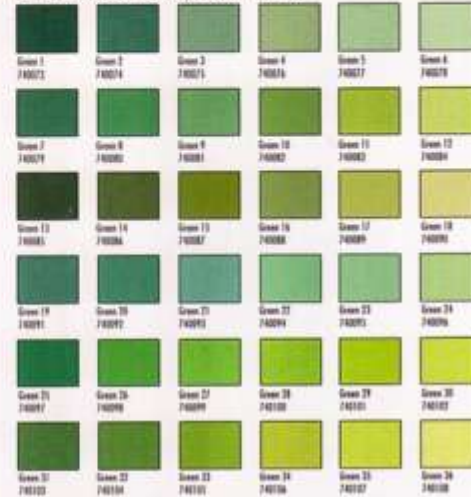

UNISON *Soft Pastels*

Unisons, the hand-made pastel of an artist's passion for true color and expression, have long been the premium pastel on the market. Its creamy texture, responsiveness in the hand, and rich pigmentation are the characteristics of a truly great pastel. Unison's full, rich, enduring color make it preferred above all others. Available in 354 colors in open stock and a variety of sets, Unison Pastels are a work of art before you ever use them.

Red Values Set #740271

Red Earth Values Set #740272

Brown Earth Values 1-18 Set #740274, 19-36 Set #740283

New Light Values Set #740342

Yellow Gold Values Set #740273

Yellow Green Earth Values Set #740278

Green Values 1-18 Set #740275, 19-36 Set #740276

Blue Green Earth Values Set #740277

Blue Green Values Set #740280

Blue Violet Values Set #740279

Grey Values 1-18 Set #740281, 19-36 Set #740282

Turquoise Values found in the Southwest Set #740276

Additional Values 1-18 Set #740283, 19-36 Set #740284, 37-54 Set #740282

Dark Values Set #740271 (See set list for additional deck sets)

New Special Collection Set #740540

New Portrait Colors (All 10 new portrait colors can be found in Set #740293)